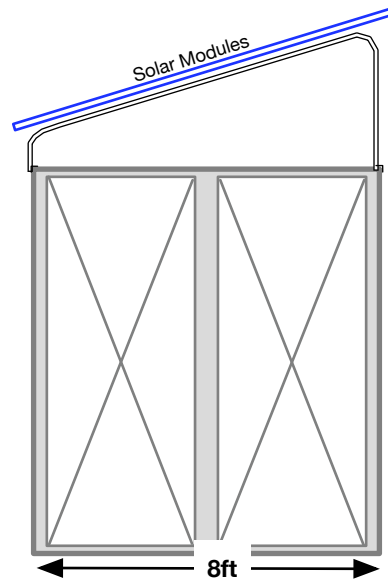

SunnyCal Solar™
209-464-6100

SunnyCalSolar.com
 Copyright 2020, SunnyCal Solar Inc

20ft Shipping Container Solar Array Support

- BOM**
- 1) 4 x 120" rails
 - 2) 4 low rafter pc
 - 3) 4 high rafter pc
 - 4) 20 mid clamps
 - 5) 4 end clamps
 - 6) 4 rail splices
 - 7) 8 x 12" angle steel
 - 9) 8 Leg Base Brackets
- User supplies 12 solar modules and shipping container